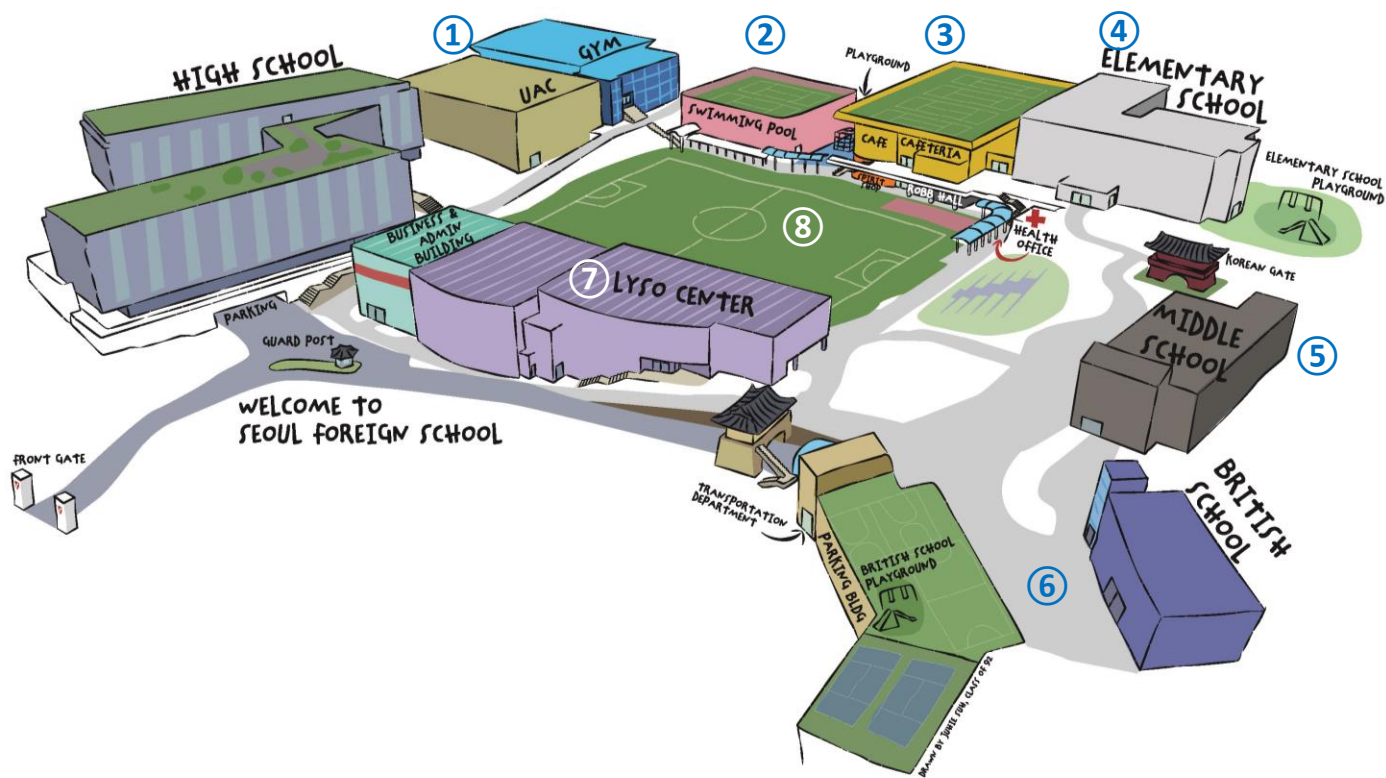

Campus Map – SWEP Program Locations

1. Gym/Underwood Athletic Center(UAC)

- **SWEP Office** (3rd FL)
- Gym
- UAC
- Bouldering Room
- Weight Room
- Squash Room (1st FL)
- U10 (Gymnastics Room)
- U12 (Cave)
- U14 (Dance Room)
- U30 / U31 / U32 (3rd FL)

2. Swimming Pool

- Pool
- Tennis Court (Rooftop)

3. Multipurpose Center (MPC)

- Tennis Court (Rooftop)

4. Elementary School

- ES 281
- ES 455
- ES 457
- ES 458
- ES Veranda (4th FL)

5. Middle School

- MS 129
- MS Art Room

6. British School

- BS Soccer Pitch
- BS Tennis Court
- BS Green Room
- BS 397

7. Lyso Center

- LC 309 ~ 315(Practice Room)
- LC 316
- LC 312

8. Field

- Field